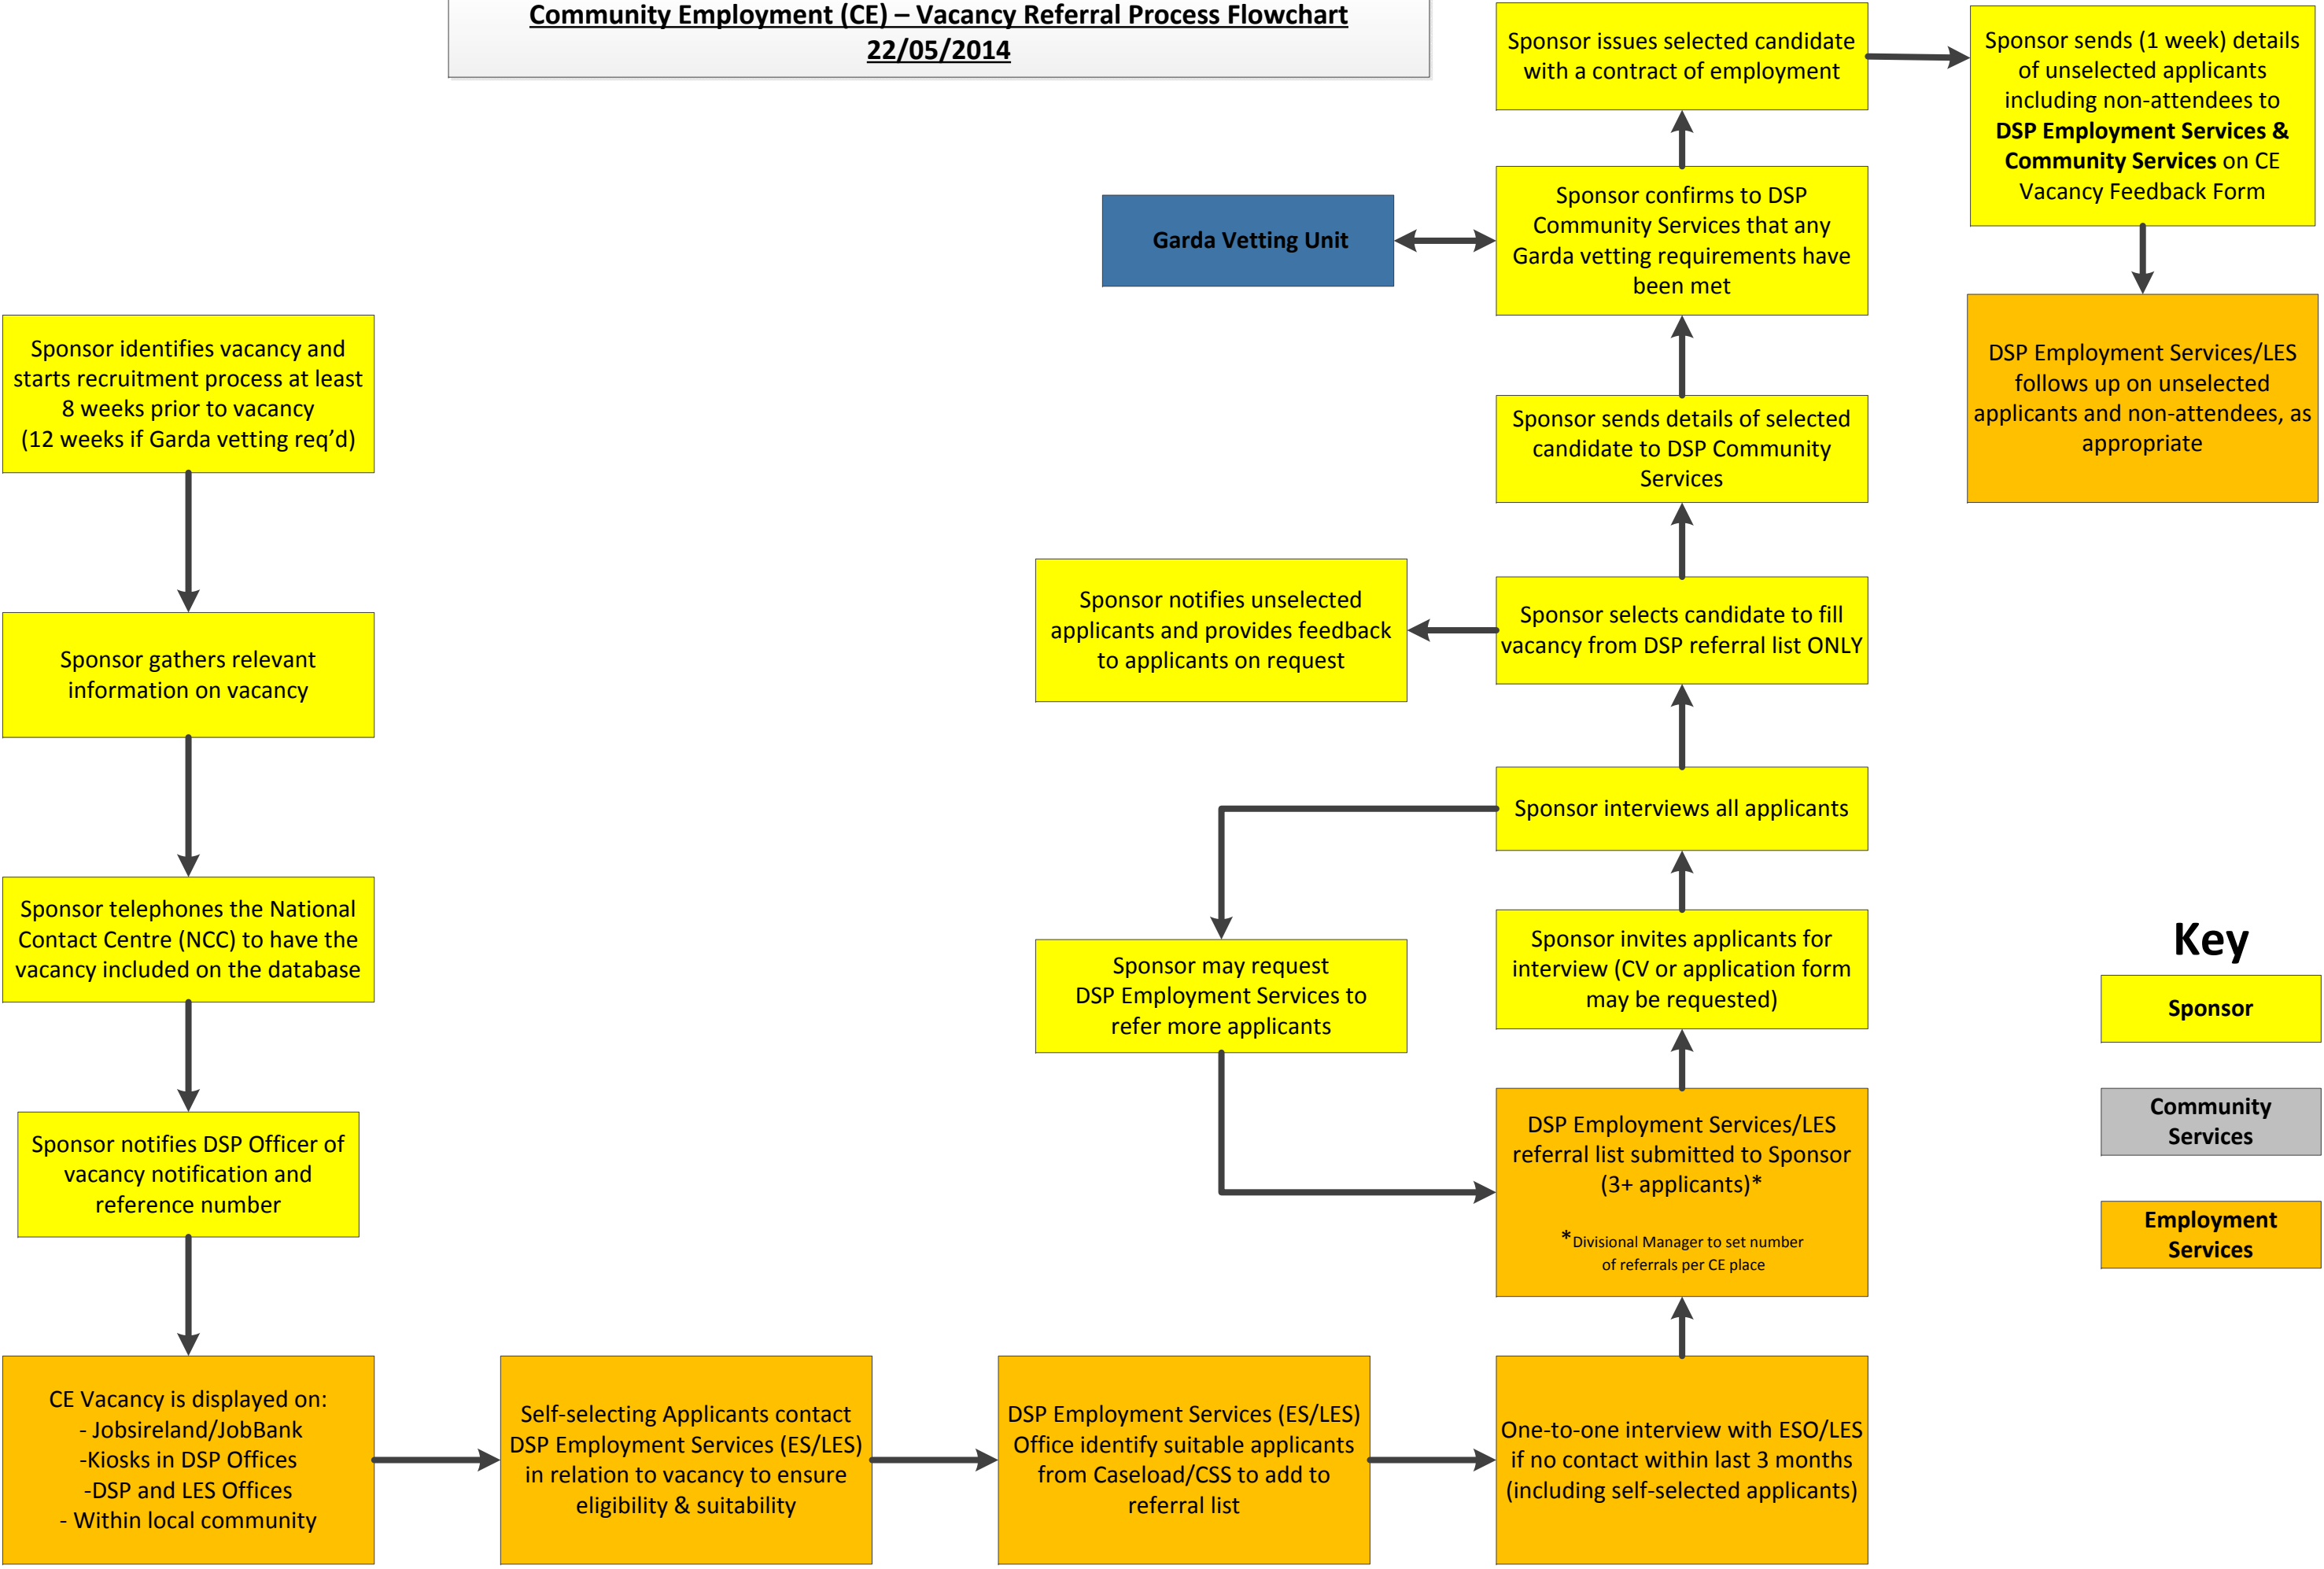

Community Employment (CE) – Vacancy Referral Process Flowchart
22/05/2014

Key

- Sponsor
- Community Services
- Employment Services